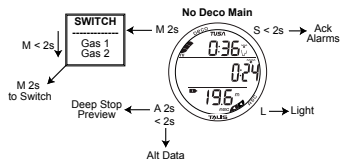

NORM (Surface)

NORM (Dive)