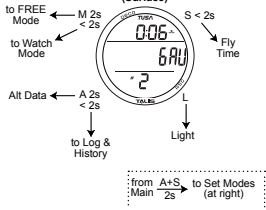

GAUG MODE (Surface)