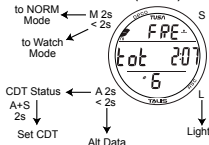

FREE MODE (Surface)