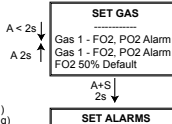

from NORM/GAUG Main

SET ALARMS