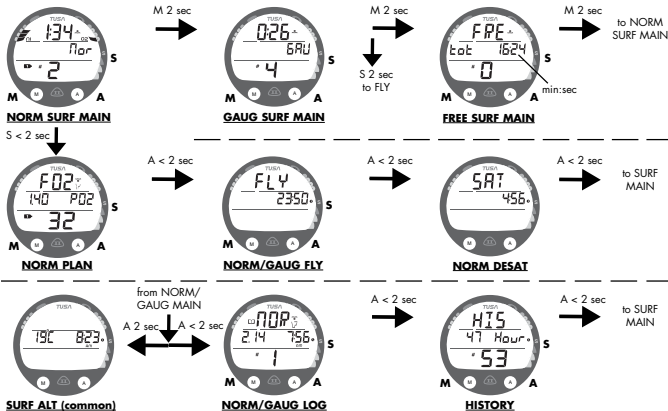

OPERATING MODES

- There are 3 Modes of operation >> NORM (Air or Nitrox), GAUG (no Ni-O2), and FREE (no Ni-O2 or Pressure)
- Dive Mode >> if Wet Activation is set Off, you must Activate the unit prior to the first dive of a series
- Backlight >> press (S) for 2 seconds
- NORM/GAUG display Times as hr:min, FREE displays Times as min:sec (NDC as hr:min), and Time of Day is always hr:min.

- To Select the Operating Mode to be used, press/release M while the Mode graphic (NORM, GAUG, or FREE) is flashing.

NORM/GAUG SURF >> SET F >> SET A >> SET U >> SET T (to access & step through, press both A and S 2 sec)

FREE SURF >> ALT1 (Temp/Time) >> ALT2 (Last EDT, Max Depth)
(to access and step through, press A < 2 sec)

FREE SURF >> CDT Status >> SET MINUTES >> SECONDS
(to access, press A 2 sec, to set press both A & S 2 sec)

FREE SURF >> EDT Alarm > DEPTH Alarm 1, 2, 3
(to access, press both A & S 2 sec, to step through, press A < 2 sec)

No Deco Deep Stop

- After descending deeper than 80 FT (24 M), then ascending to within 10 FT (3 M) below 1/2 Max Depth.
- Preview available only deeper than 1/2 Max Depth.
- Stop at 1/2 Max Depth for 2 minutes.
- No Penalty for ascending during the 2 minute countdown.

No Deco Safety Stop

- After descending deeper than 30 FT (9 M), then ascending to 20 FT (6 M).
- Stop at 15 FT (4.5 M) for 3 minutes.
- No Penalty for surfacing during the 3 minute countdown.